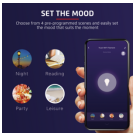

71287_pictures_product_pictorial_5.tif

ImageWidth: 4.000 px

ImageHeight: 4.000 px

ImageResolution: 300 dpi